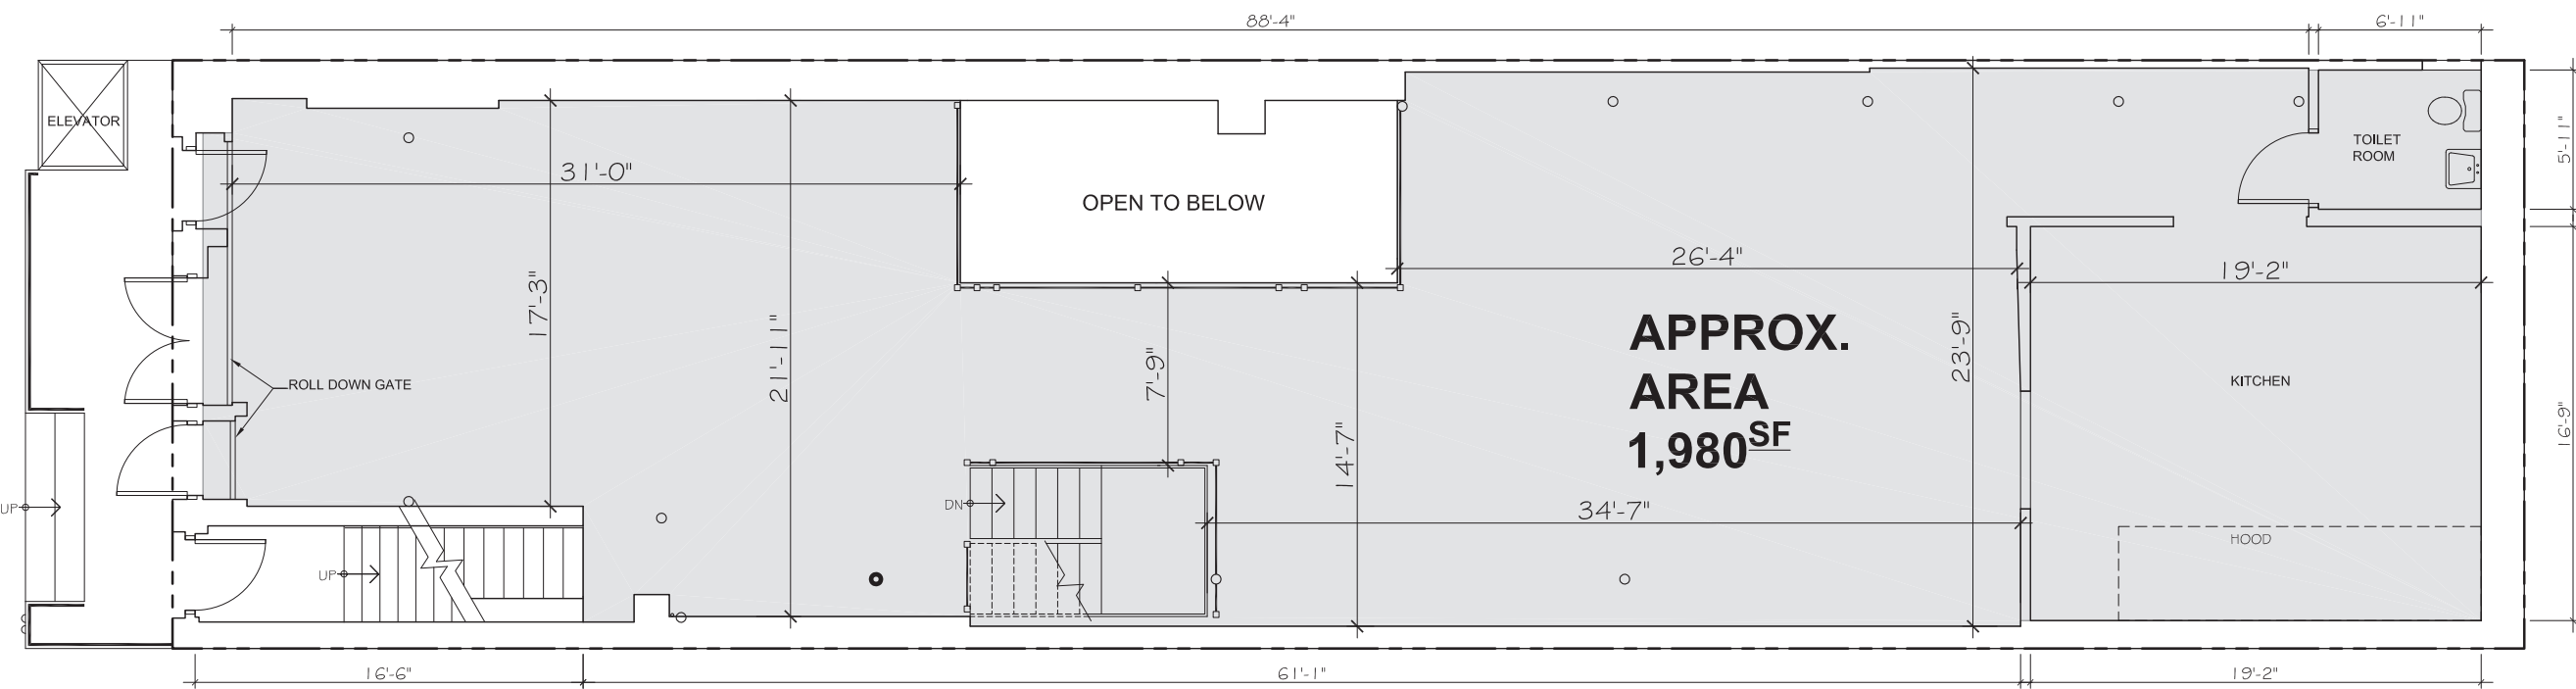

1 CELLAR FLOOR PLAN
SCALE: 1/4" = 1'-0"

2 FIRST FLOOR PLAN
 SCALE: 1/4" = 1'-0"